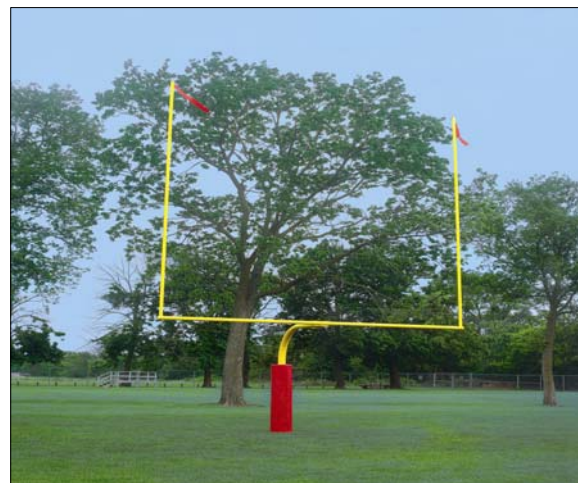

Football GoalPosts

5 9/16" Gooseneck GoalPosts - Best

6' setback and 4' ground bury
4 1/2" OD schedule 40 pipe bent and powder coated
3 1/2" steel tube crossbar and 20' high 2 3/8" diameter uprights
Ships in four pieces.
Sold in pairs (2 goalposts) or as individual (1 goalpost)
5 year Limited Warranty

Model #	Description	
FGP5-HS(Y)	High School - 5 9/16" (Safety Yellow)	23' 4" between 20' Uprights
FGP5-HS(W)	High School - 5 9/16" (White)	23' 4" between 20' Uprights
FGP5-C(Y)	Collegiate - 5 9/16" (Safety Yellow)	18' 6" between 20' Uprights
FGP5-C(W)	Collegiate - 5 9/16" (White)	18' 6" between 20' Uprights
FGP5GS	Adjustable Ground Sleeves 5 9/16"	
FGPCPP-XX	GoalPost Padding (see below)	12 colors

4 1/2" Gooseneck GoalPosts - Excellent Value

5' setback and 4' ground bury
5 9/16" OD schedule 40 pipe bent and powder coated
3 1/2" steel tube crossbar and 20' high 2 3/8" diameter uprights
Ships in four pieces.
Sold in pairs (2 goalposts) or as individual (1 goalpost)
5 year Limited Warranty

Model #	Description	
FGP4-HS(Y)	High School - 4 1/2" (Safety Yellow)	23' 4" between 20' Uprights
FGP4-HS(W)	High School - 4 1/2" (White)	23' 4" between 20' Uprights
FGP4-C(Y)	Collegiate - 4 1/2" (Safety Yellow)	18' 6" between 20' Uprights
FGP4-C(W)	Collegiate - 4 1/2" (White)	18' 6" between 20' Uprights
FGP4GS	Adjustable Ground Sleeves 4 1/2"	
FGPCPP-XX	GoalPost Padding (see below)	12 colors