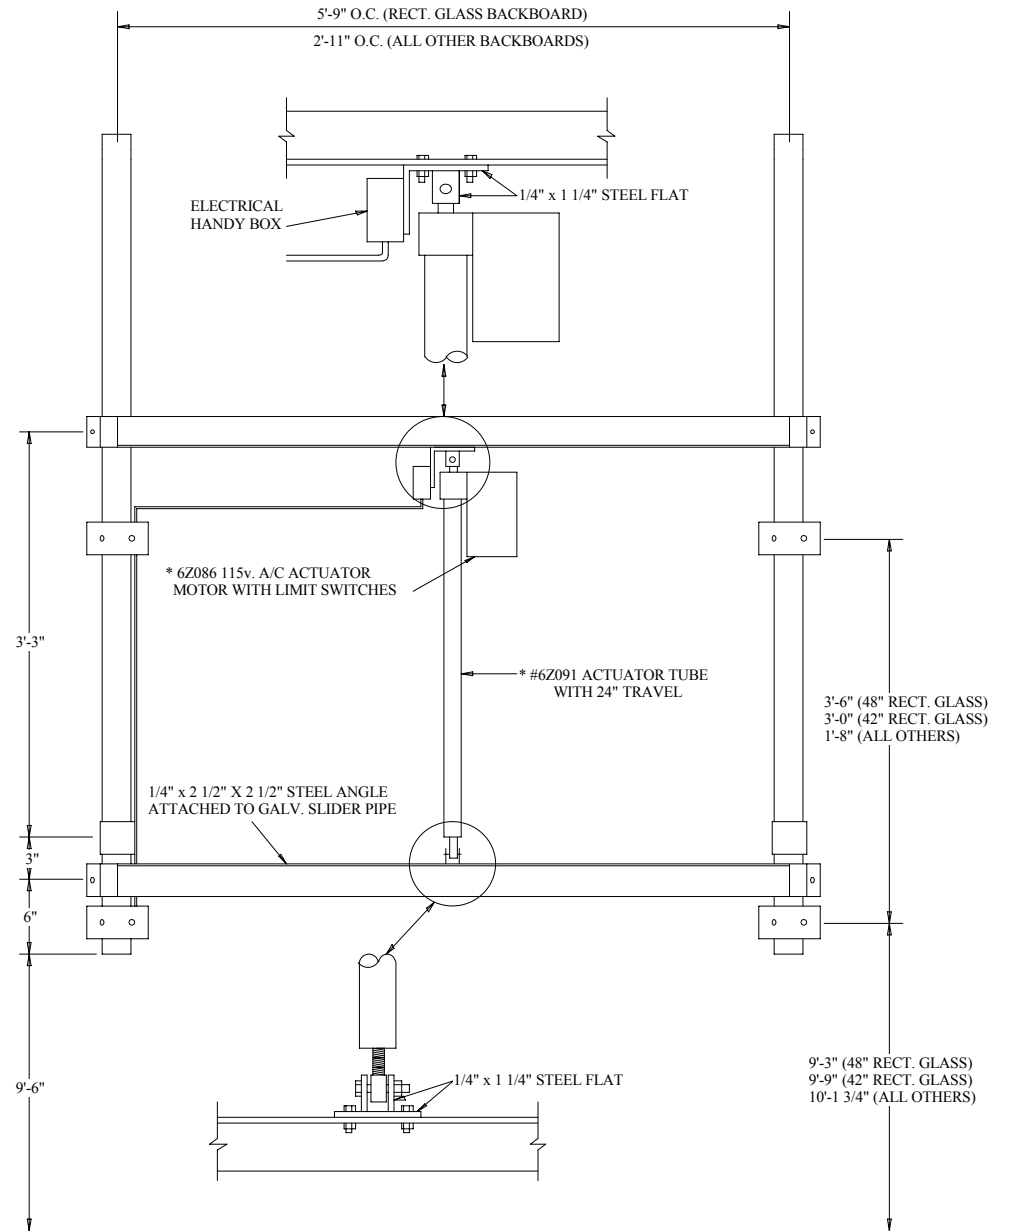

UNIT SHOWN AT 10'-0" GOAL HEIGHT

REVISED	DRAWN BY	MODEL #140 EBH ELECTRIC BACKBOARD HEIGHT ADJUSTER	PROJECT	DATE
				ORDER #
	SCALE	<b>Institutional Products Inc.</b> <b>Indianapolis, Indiana</b>	DISTRIBUTOR	DWG #
				SHT OF