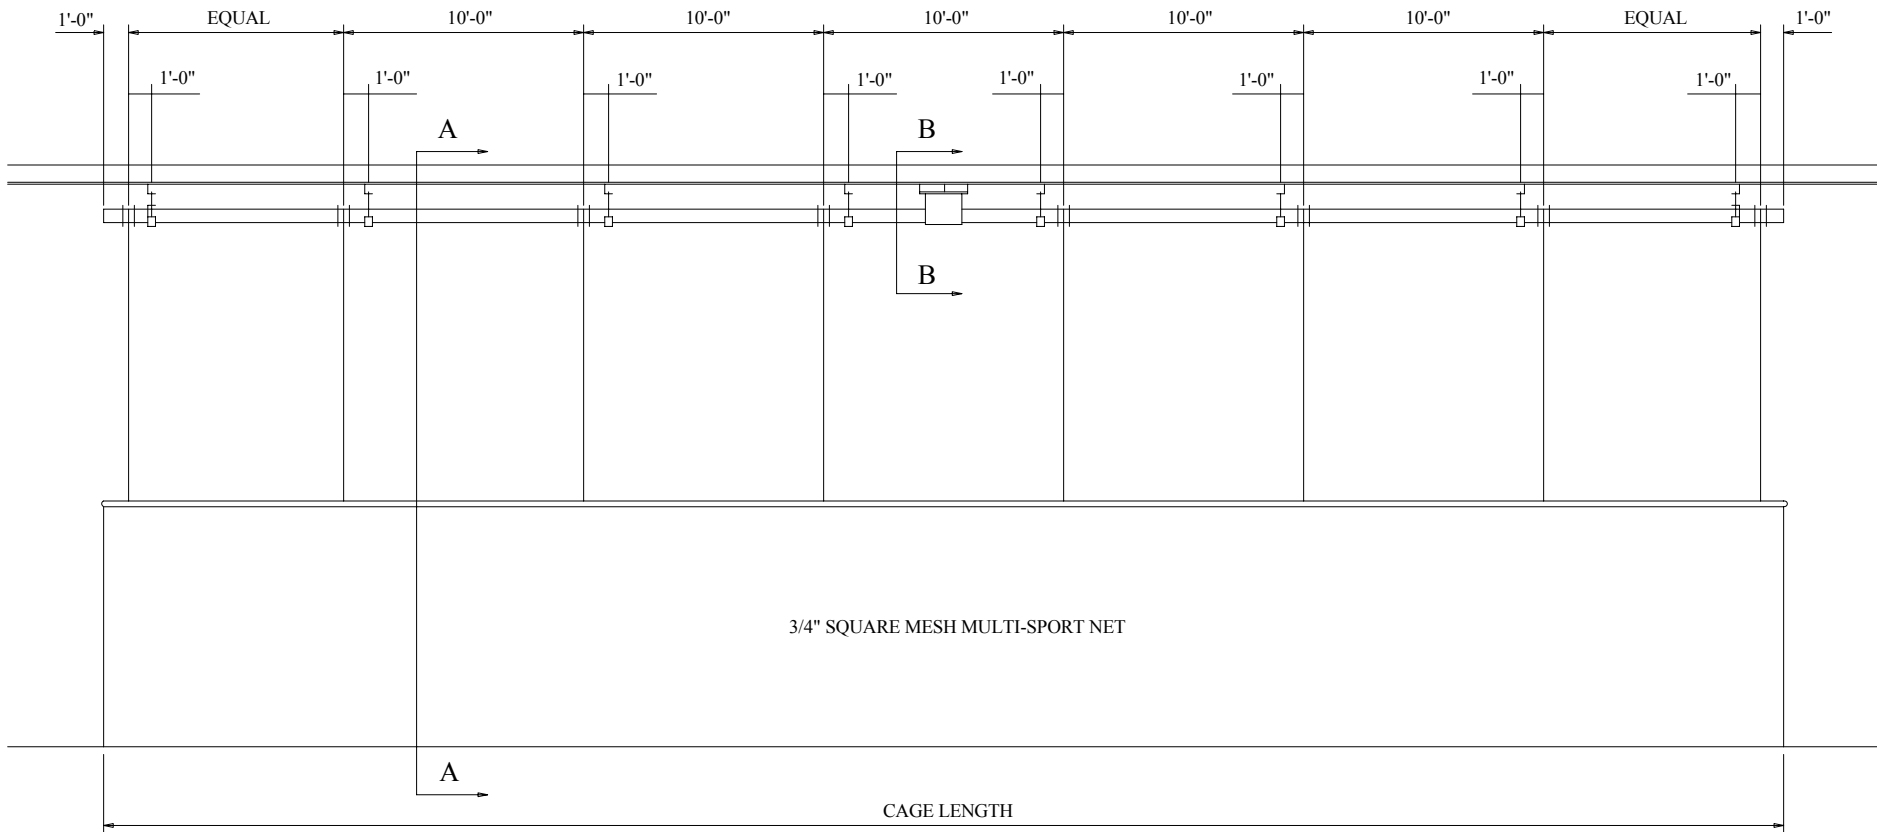

DRIVE PIPE LAYOUT

CAGE ELEVATION

REVISED	DRAWN BY DAVE	MODEL 860 MULTI-SPORT PRACTICE CAGE	PROJECT	DATE
				ORDER #
	SCALE	<b>Institutional Products Inc.</b> <b>Indianapolis, Indiana</b>	DISTRIBUTOR	DWG #
				SHT OF